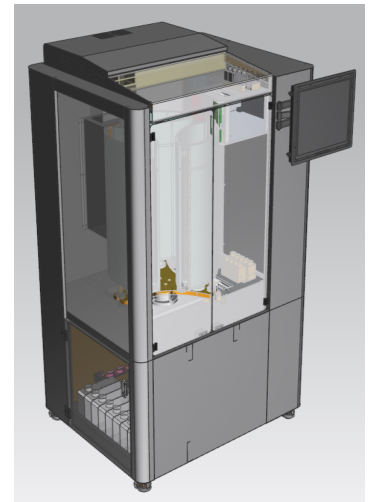

全球首创 世界第一台

- The world's first ever device

立式螺旋 T 恤直喷机

- Vertical Spiral T-shirt Direct Spray Machine

可一次同时打印多件 T 恤

- Can print multiple T-shirts at once

白彩同时喷印

- Simultaneous white and color printing

面料材质可以是，动植物蛋白、化纤、混纺等等

- The fabric material can be animal and plant proteins, synthetic fibers, blends, and so on

一次安装 T 恤可打印正面和背面

- One time installation of T-shirt can print both front and back

| 项目 Item | 参数 Parameter |
|--------------------------------|--|
| 喷头型号 Head model | Epson I3200(4)-A1 |
| 墨水类型 Ink type | Pigment ink White +8 colour |
| 打印精度 Printing accuracy | 600dpi*1200/1800/2400/3600dpi |
| 打印尺寸 Print size | H 620mm x W 400mm |
| 工作模式 Working mode | 螺旋式打印 Spiral printing |
| RIP | Maintop/neoStampa |
| 电脑配置 Computer configuration | Intel i5/7-10 代以上, 16G 内存, 千兆网口 Intel i5/7-10 and above, 16GB memory, Gigabit Ethernet port |
| 功率 power | AC 220V 3500W |
| 机器尺寸 Machine size | L:1100mm x W:900mm x :H:1850mm |
| 工作环境 work environment | 湿度 / humidity 50%-80% 温度 / Temperature 20-30°C |